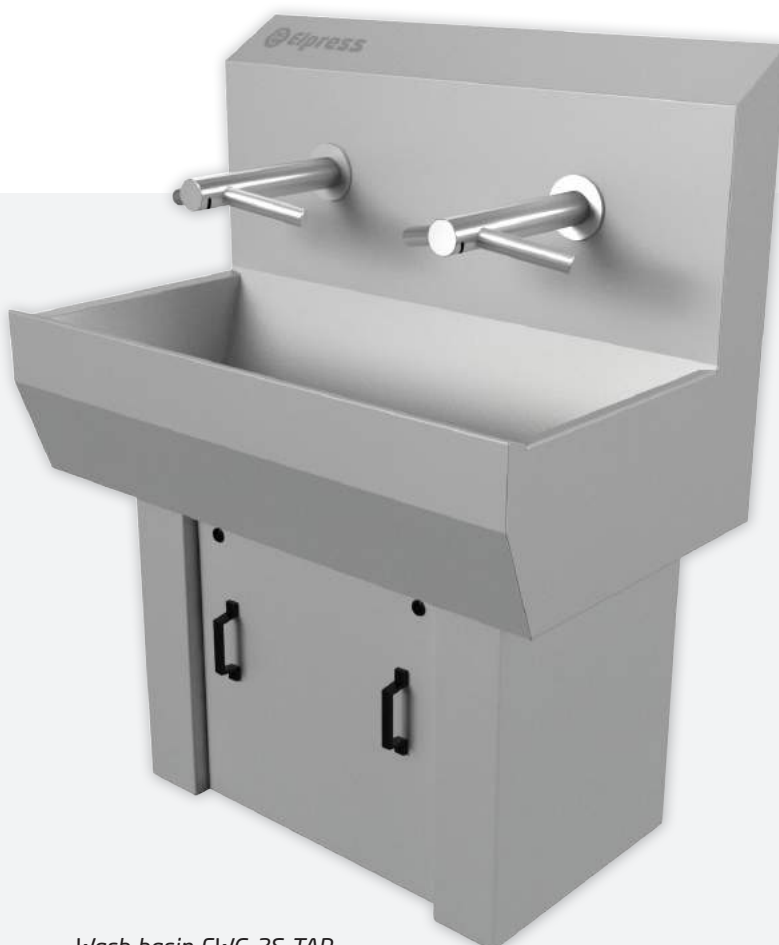

Wash basins with hand dryer

EWG-2S-TAP to EWG-6S-TAP

The EWG-TAP has been ergonomically designed. Touch free operation ensures a maximum level of hygiene. After washing your hands, the integrated Dyson Airblade Tap hand dryer produces a powerful air flow for drying. A mixing valve enables you to configure the desired water temperature. The entire installation is made from hygienically finished stainless steel. Standard delivery includes the pedestal with inspection shutter.

Your benefits

- Saves water due to sensor operation
- Integrated dryer saves space
- Both hand washing and drying with touch-free operation
- No water on the floors
- Including siphon
- 12 second dry time

HACCP International certified products.

dyson airblade tap

Versions:

- EWG-2S-TAP to EWG-6S-TAP

Wash basin EWG-2S-TAP